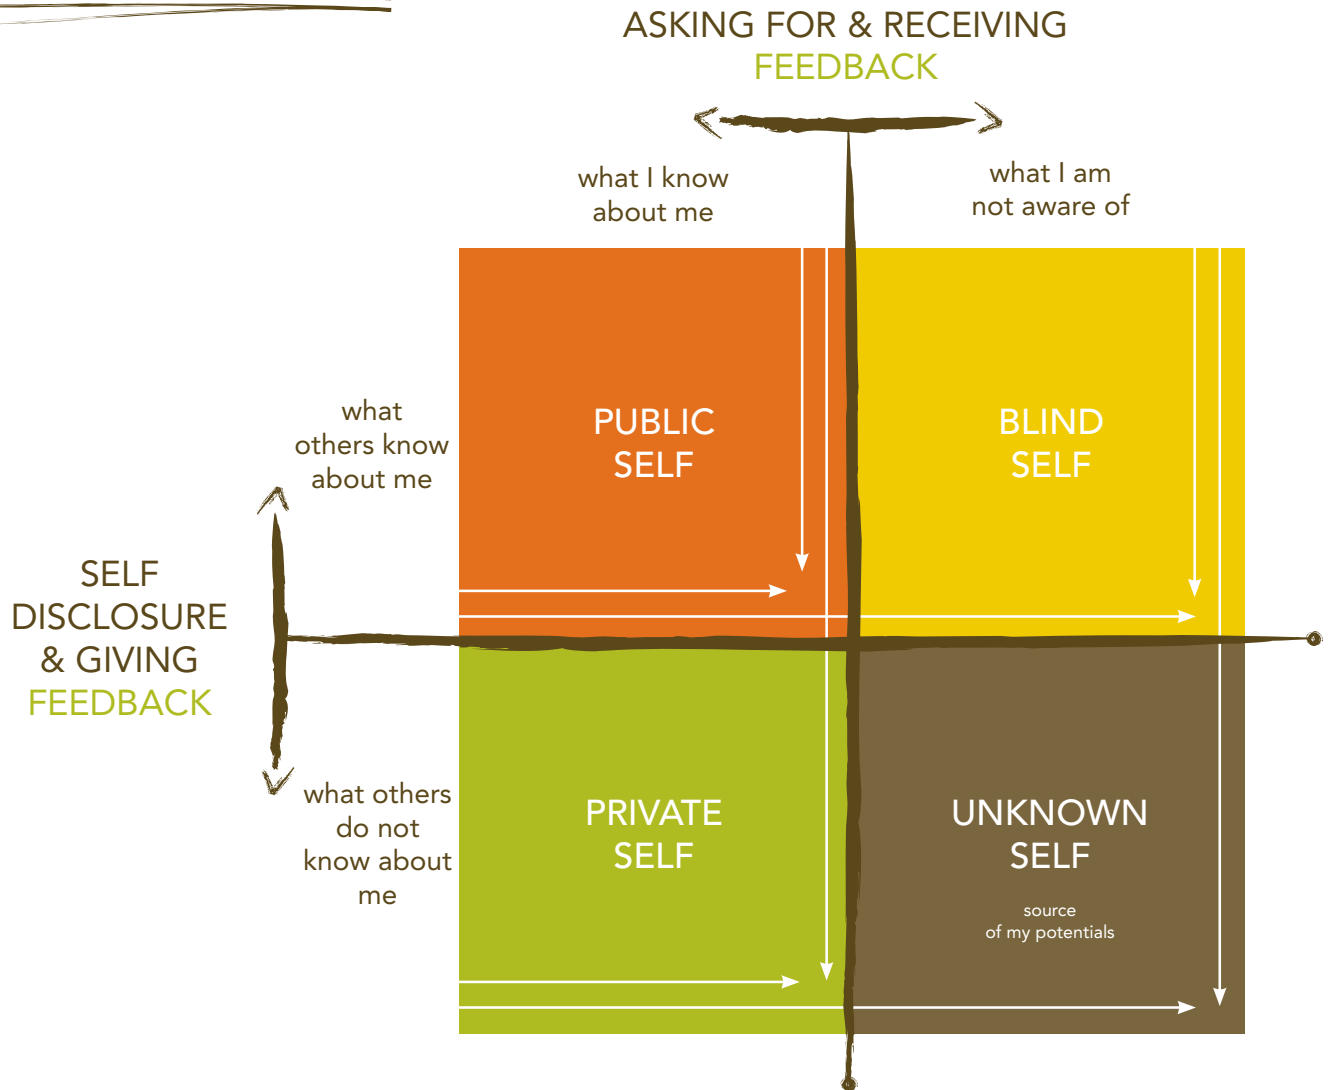

## SELF DISCLOSURE MATRIX

High Emotional Intelligence

Protected

Aggressive

The Well of Potential

Credit Due: Johari Window Model by American psychologists Joseph Luft and Harry Ingham